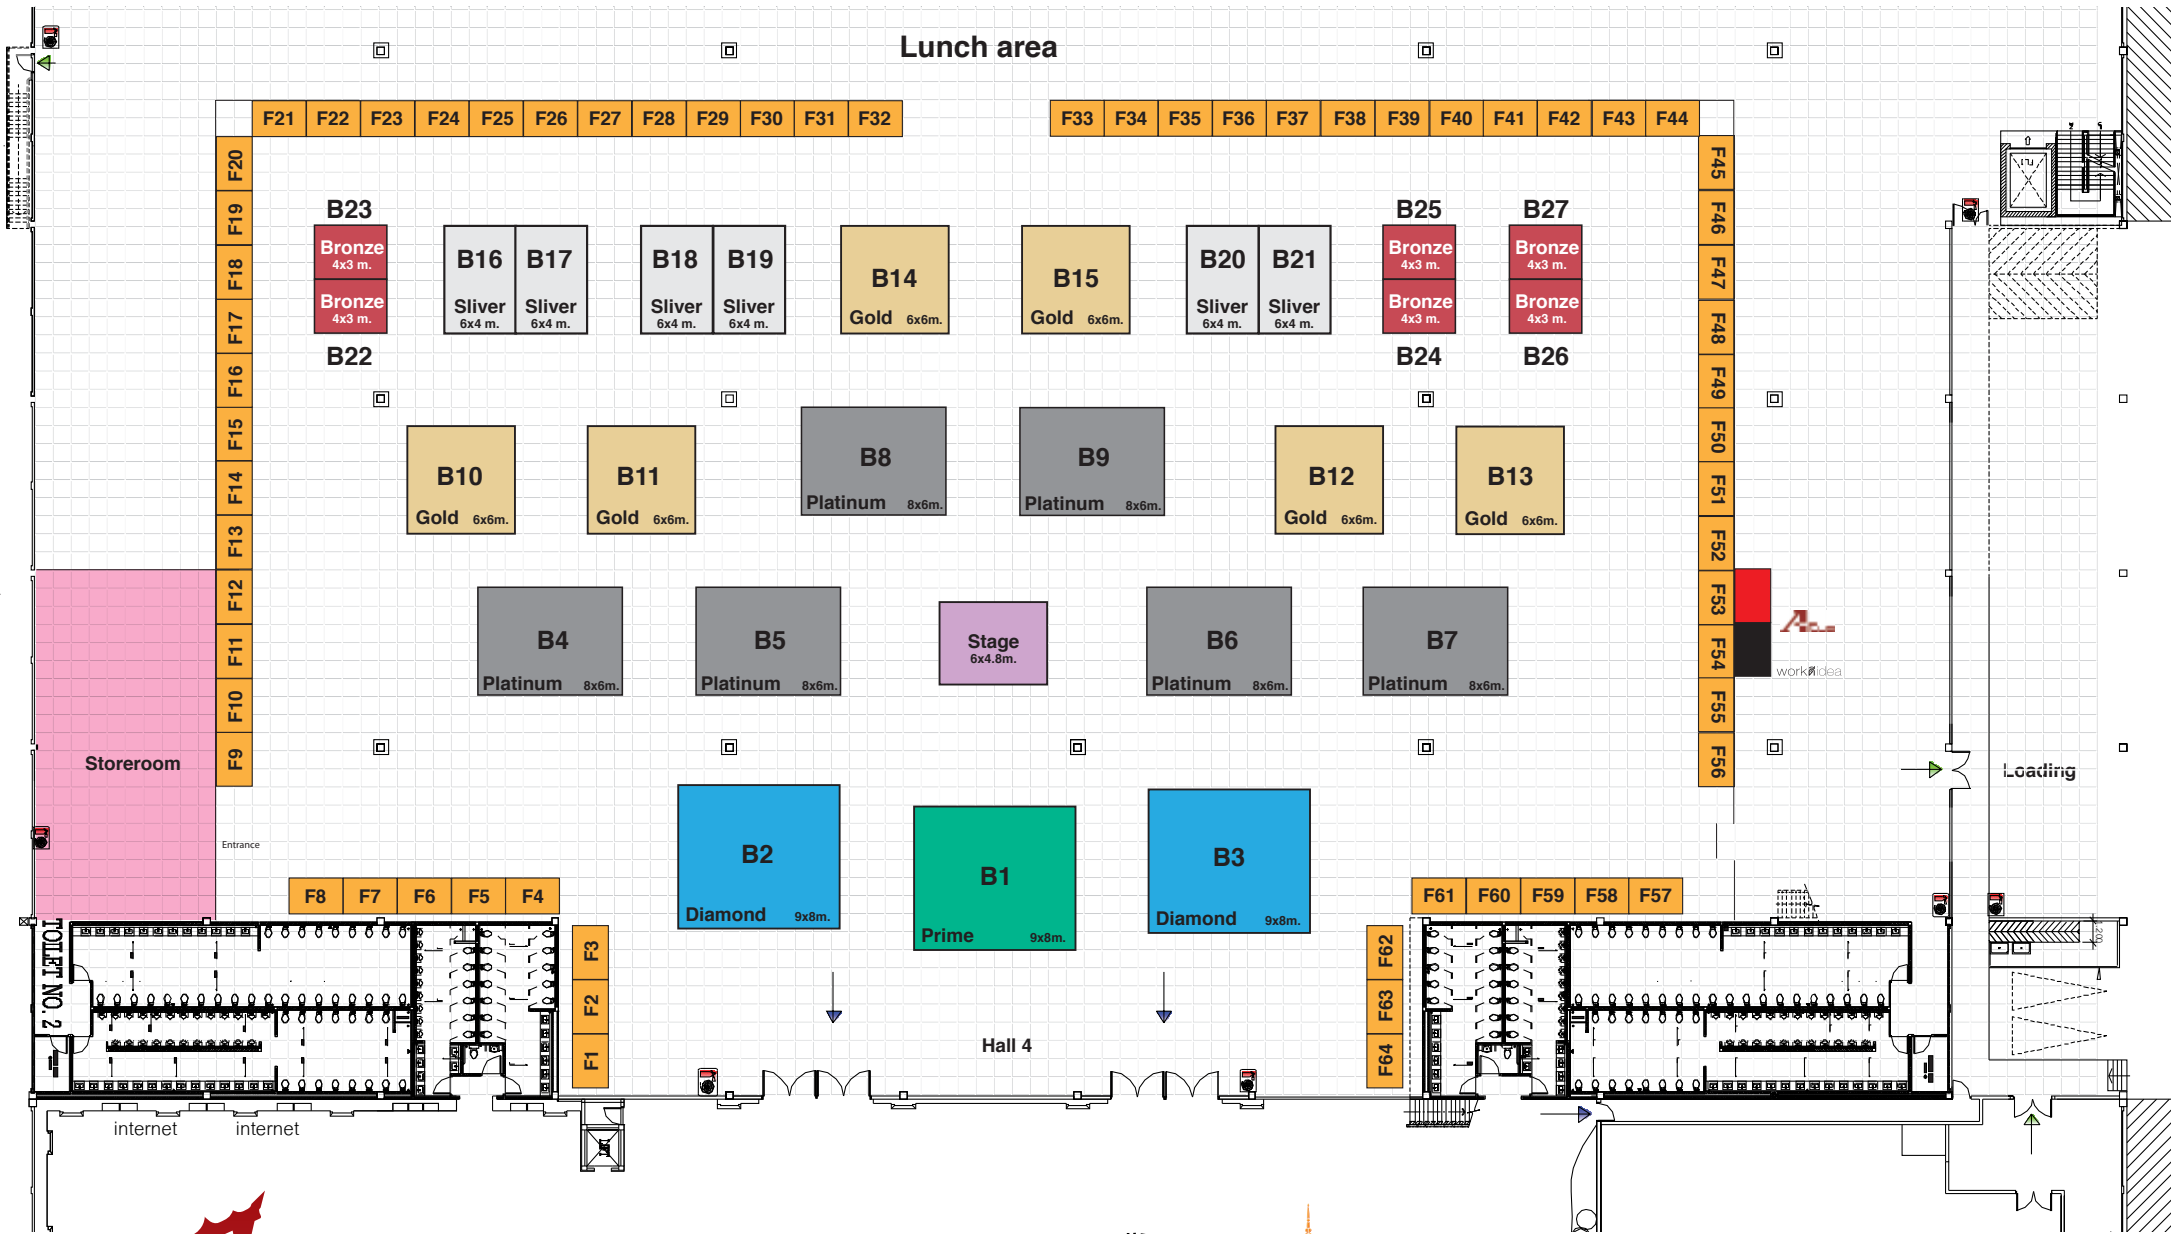

Lunch area

Loading

- Prime Sponser Size: 9.00x8.00x(h)4.50 m.
- Diamond Sponser Size: 9.00x8.00x(h)4.50 m.
- Platinum Sponser Size: 8.00x6.00x(h)4.00 m.
- Gold Sponser Size: 6.00x6.00x(h)4.00 m.
- Silver Sponser Size: 6.00x4.00x(h)3.50 m.
- Bronze Sponser Size: 4.00x3.00x(h)3.00 m.
- Standard Booth Size: 3.00x2.00x(h)2.40 m.
- Official Contractor